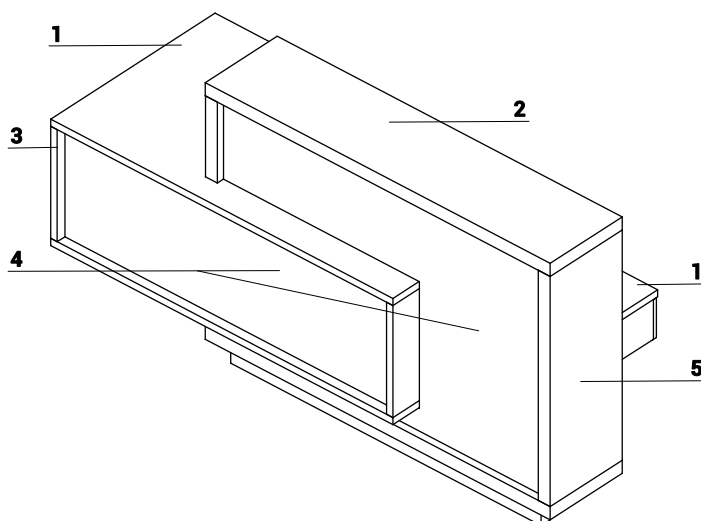

80 HIGH GLOSS LIME

81 HIGH GLOSS BURGUNDY

- 1. **Worktop** - MFC 28mm, PVC edge
- 2. **Top** - MFC 52mm(12+12+28mm), PVC edge
- 3. **Body** - MFC 28mm, PVC edge
- 4. **Front** - HPL 18mm - high gloss, PVC edge
- 5. **Body** - MFC 52mm, PVC edge

- 1. **Cable grommets** - Ø80mm
- 2. **Supporting leg** - profile 30x30mm, color M009 - aluminum semi-matte
- 3. **MFC drawer** - ball runners, capacity 40kg, 80% pull-out, patent lock

ATTENTION - Interior of the front in white

TECHNICAL SPECIFICATION

DIMENSIONS

W1 - 1500mm | W2 - 2101mm | W3 - 800mm | W4 - 350mm | W5 - 231mm | W6 - 121mm | W7 - 600mm | W8 - 80mm | W9 - 1016mm | W10 - 1512mm | W11 - 589mm | W12 - 372mm | W13 - 500mm | W14 - 230mm

PRODUCT ILLUSTRATION	DIMENSIONS [mm]			INDEX SYMBOL						COMMENTS
	WIDTH	DEPTH	HEIGHT			kg	m3	pcs		

FORO RECEPTION DESK

	2100	800	1100	LF10		171.3	0.447	4		
	2100	800	1100	LF11		171.3	0.454	4		