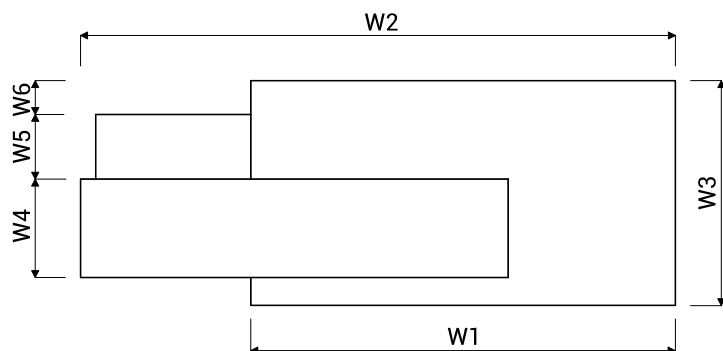

80 HIGH GLOSS LIME

81 HIGH GLOSS BURGUNDY

- 1. **Worktop** - MFC 28mm, PVC edge
- 2. **Top** - MFC 52mm(12+12+28mm), PVC edge
- 3. **Body** - MFC 28mm, PVC edge
- 4. **Front** - HPL 18mm - high gloss, PVC edge
- 5. **Body** - MFC 52mm, PVC edge

- 1. **Cable grommets** - Ø80mm
- 2. **Supporting leg** - profile 30x30mm, color M009 - aluminum semi-matte
- 3. **MFC drawer** - ball runners, capacity 40kg, 80% pull-out, patent lock

ATTENTION - Interior of the front in white

TECHNICAL SPECIFICATION

DIMENSIONS

W1 - 1500mm | W2 - 2101mm | W3 - 800mm | W4 - 350mm | W5 - 231mm | W6 - 121mm | W7 - 600mm | W8 - 80mm | W9 - 1016mm | W10 - 1512mm | W11 - 589mm | W12 - 372mm | W13 - 500mm | W14 - 230mm

PRODUCT ILLUSTRATION	DIMENSIONS [mm]			INDEX SYMBOL						COMMENTS
	WIDTH	DEPTH	HEIGHT			kg	m3	pcs		

FORO RECEPTION DESK

	2100	800	1100	LF10		171.3	0.447	4		
	2100	800	1100	LF11		171.3	0.454	4		