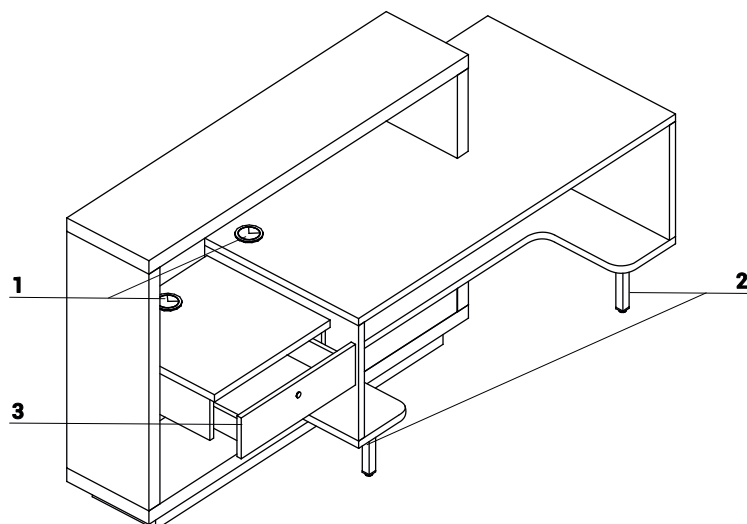

80 HIGH GLOSS LIME

81 HIGH GLOSS BURGUNDY

- 1. **Worktop** - MFC 28mm, PVC edge
- 2. **Top** - MFC 52mm(12+12+28mm), PVC edge
- 3. **Body** - MFC 28mm, PVC edge
- 4. **Front** - HPL 18mm - high gloss, PVC edge
- 5. **Body** - MFC 52mm, PVC edge

- 1. **Cable grommets** - Ø80mm
- 2. **Supporting leg** - profile 30x30mm, color M009 - aluminum semi-matte
- 3. **MFC drawer** - ball runners, capacity 40kg, 80% pull-out, patent lock

ATTENTION - Interior of the front in white

TECHNICAL SPECIFICATION

DIMENSIONS

W1 - 1500mm | W2 - 2101mm | W3 - 800mm | W4 - 350mm | W5 - 231mm | W6 - 121mm | W7 - 600mm | W8 - 80mm | W9 - 1016mm | W10 - 1512mm | W11 - 589mm | W12 - 372mm | W13 - 500mm | W14 - 230mm

PRODUCT ILLUSTRATION	DIMENSIONS [mm]			INDEX SYMBOL						COMMENTS
	WIDTH	DEPTH	HEIGHT			kg	m3	pcs		

FORO RECEPTION DESK

	2100	800	1100	LF10		171.3	0.447	4		
	2100	800	1100	LF11		171.3	0.454	4		