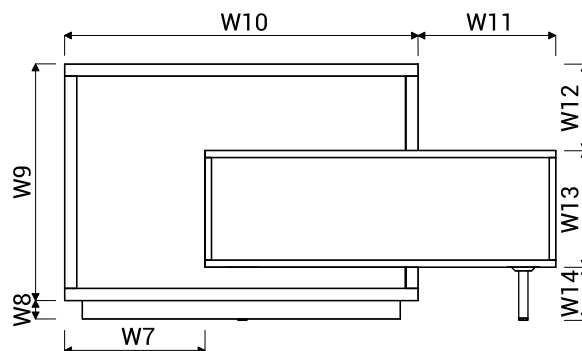

80 HIGH GLOSS LIME

81 HIGH GLOSS BURGUNDY

- 1. **Worktop** - MFC 28mm, PVC edge
- 2. **Top** - MFC 52mm(12+12+28mm), PVC edge
- 3. **Body** - MFC 28mm, PVC edge
- 4. **Front** - HPL 18mm - high gloss, PVC edge
- 5. **Body** - MFC 52mm, PVC edge

- 1. **Cable grommets** - Ø80mm
- 2. **Supporting leg** - profile 30x30mm, color M009 - aluminum semi-matte
- 3. **MFC drawer** - ball runners, capacity 40kg, 80% pull-out, patent lock

ATTENTION - Interior of the front in white

TECHNICAL SPECIFICATION

DIMENSIONS

W1 - 1500mm | W2 - 2101mm | W3 - 800mm | W4 - 350mm | W5 - 231mm | W6 - 121mm | W7 - 600mm | W8 - 80mm | W9 - 1016mm | W10 - 1512mm | W11 - 589mm | W12 - 372mm | W13 - 500mm | W14 - 230mm

PRODUCT ILLUSTRATION	DIMENSIONS [mm]			INDEX SYMBOL						COMMENTS
	WIDTH	DEPTH	HEIGHT			kg	m3	pcs		

FORO RECEPTION DESK

	2100	800	1100	LF10		171.3	0.447	4		
	2100	800	1100	LF11		171.3	0.454	4		