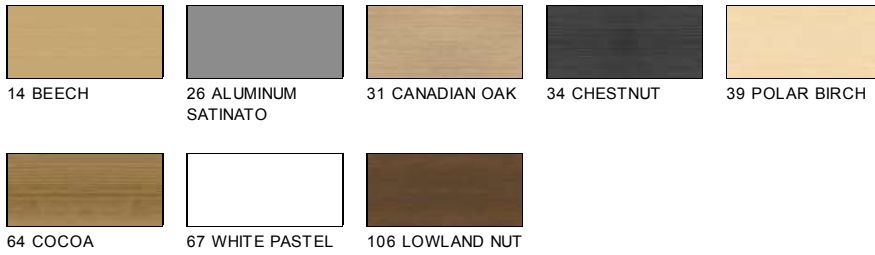

TECHNICAL SPECIFICATION

COLOURS

WORKTOP, TOP, BOTTOM

FRONT

BODY - FIRST GROUP

BODY - SECOND GROUP

GROMMET - BLACK

GROMMET - WHITE

GROMMET - ALUMINUM

TECHNICAL SPECIFICATION

COLOURS

FRAME - (KOLUMNA)

M115 BLACK  
SEMI-MATTE

M009 ALUMINUM  
SEMI-MATTE

FRAME - (FOOT)

M009 ALUMINUM  
SEMI-MATTE