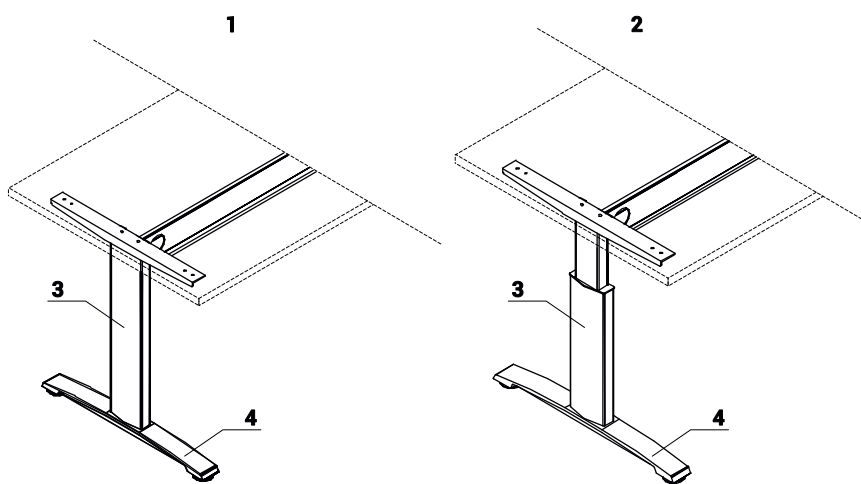

FRAME - (FOOT EXTRA CHARGE 22,50€ PER FOOT (1PIECE) PER DESK 45€)

25 POLISHED  
ALUMINUM

WORKTOP

1. **Worktop** - MFC 28mm, PVC edge
2. **Option with additional charge** - 2 x grimmet PVC - ø 80mm
3. **Option with additional charge** - Mediabox M04H - 2xRJ45 (class E, cat. 6) +1xUSB + 1xHDMI + 4x230V, colour: M009 - aluminum semi-matte
4. **Option with additional charge** - Mediabox M04 - 2xRJ45 (class E, cat. 6) +1xUSB + 4x230V, colour: M009 - aluminum semi-matte
5. **Option with additional charge** - Top access M05 - colour: M009 - aluminum semi-matte

TECHNICAL SPECIFICATION

WORKTOP - CONFIGURATIONS

FRAME

1. **Frame** - no height adjustment - fixed height 740mm
2. **Frame with manual height adjustment** - 620-820mm, every 20mm
3. **Column** - vertical cable management, powder painted steel
4. **Foot** - powder painted or polished aluminum

W1 - 1600mm | W2 - 1702mm | W3 - 432mm

W1 - 1600mm | W2 - 600mm | W3 - 800mm | W4 - 1200mm | W5 - 1000mm

PRODUCT ILLUSTRATION	DIMENSIONS [mm]			INDEX SYMBOL						COMMENTS
	WIDTH	DEPTH	HEIGHT			kg	m3	pcs		