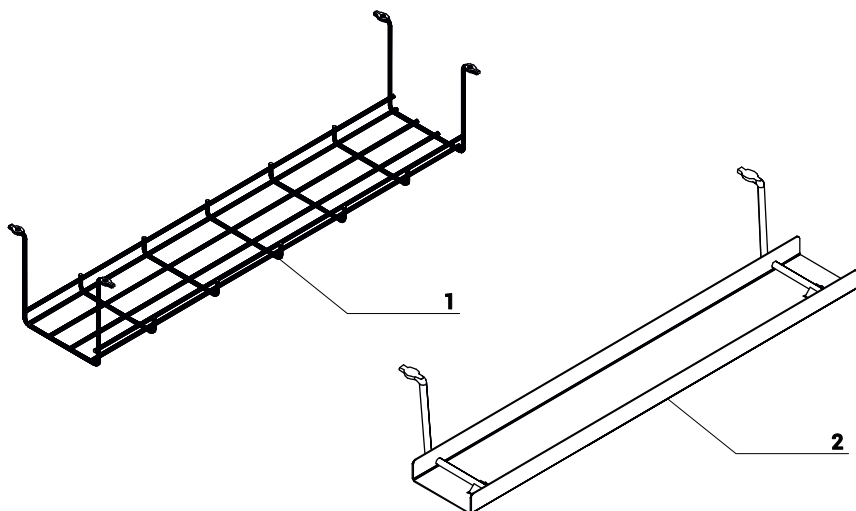

ACCESSORIES

1. **Horizontal cable tray S69** - powder painted, colour: 09 - aluminum
2. **Horizontal cable tray E64** - powder painted, colour: M009 - aluminum semi matte