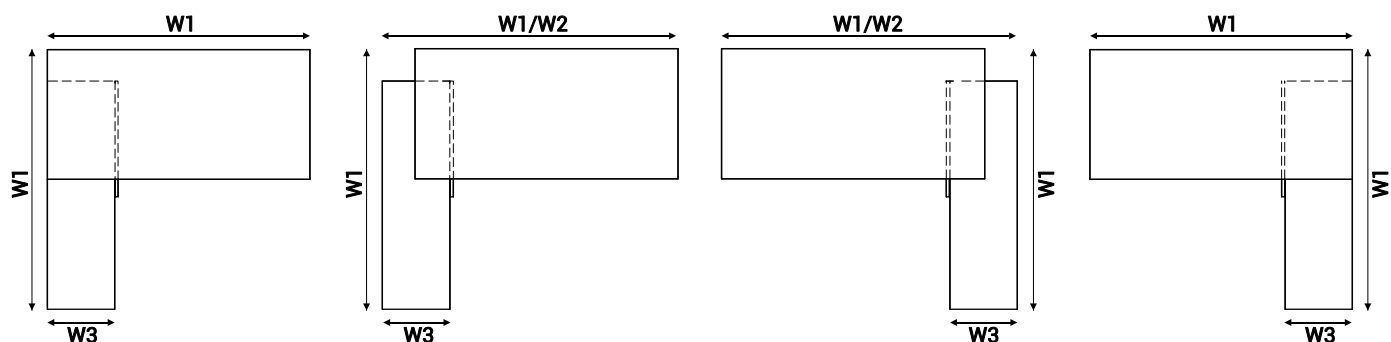

TECHNICAL SPECIFICATION

WORKTOP - CONFIGURATIONS

FRAME

1. **Frame** - no height adjustment - fixed height 740mm
2. **Frame with manual height adjustment** - 620-820mm, every 20mm
3. **Column** - vertical cable management, powder painted steel
4. **Foot** - powder painted or polished aluminum

- 1. **Worktop** - MFC 28mm, PVC edge
- 2. **Top** - MFC 28mm, PVC edge
- 3. **Side panels** - MFC 18mm, PVC edge
- 4. **Sliding front** - MFC 18mm, PVC edge
- 5. **Shelf** - MFC 18mm, PVC edge
- 6. **Base** - MFC 18mm, PVC edge
- 7. **Drawer** - MFC 18mm, PVC edge, lock - possible to change location

W1 - 1600mm | W2 - 1702mm | W3 - 432mm

W1 - 1600mm | W2 - 600mm | W3 - 800mm | W4 - 1200mm | W5 - 1000mm

PRODUCT ILLUSTRATION	DIMENSIONS [mm]			INDEX SYMBOL						COMMENTS
	WIDTH	DEPTH	HEIGHT			kg	m3	pcs		