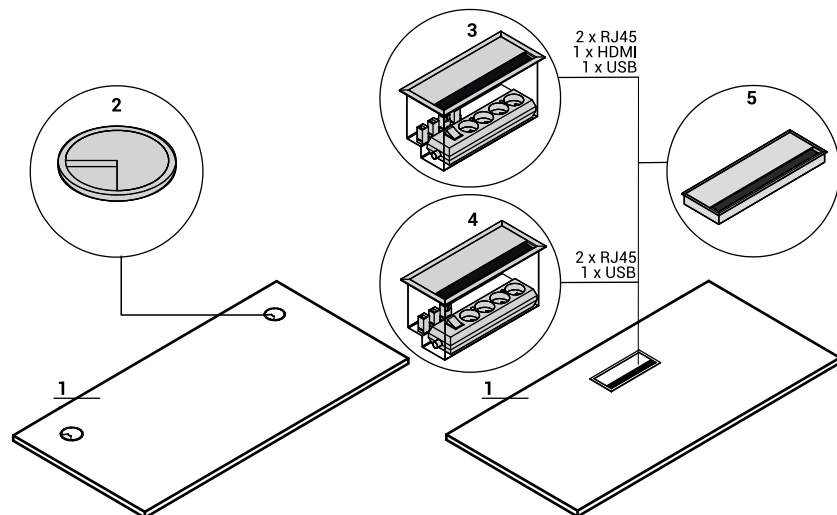

FRAME - (FOOT EXTRA CHARGE 22,50€ PER FOOT (1PIECE) PER DESK 45€)

25 POLISHED  
ALUMINUM

WORKTOP

1. **Worktop** - MFC 28mm, PVC edge
2. **Option with additional charge** - 2 x grimmet PVC - ø 80mm
3. **Option with additional charge** - Mediabox M04H - 2xRJ45 (class E, cat. 6) +1xUSB + 1xHDMI + 4x230V, colour: M009 - aluminum semi-matte
4. **Option with additional charge** - Mediabox M04 - 2xRJ45 (class E, cat. 6) +1xUSB + 4x230V, colour: M009 - aluminum semi-matte
5. **Option with additional charge** - Top access M05 - colour: M009 - aluminum semi-matte

TECHNICAL SPECIFICATION

WORKTOP - CONFIGURATIONS

FRAME

1. **Frame** - no height adjustment - fixed height 740mm
2. **Frame with manual height adjustment** - 620-820mm, every 20mm
3. **Column** - vertical cable management, powder painted steel
4. **Foot** - powder painted or polished aluminum

W1 - 1600mm | W2 - 1702mm | W3 - 432mm

W1 - 1600mm | W2 - 600mm | W3 - 800mm | W4 - 1200mm | W5 - 1000mm

PRODUCT ILLUSTRATION	DIMENSIONS [mm]			INDEX SYMBOL						COMMENTS
	WIDTH	DEPTH	HEIGHT			kg	m3	pcs		