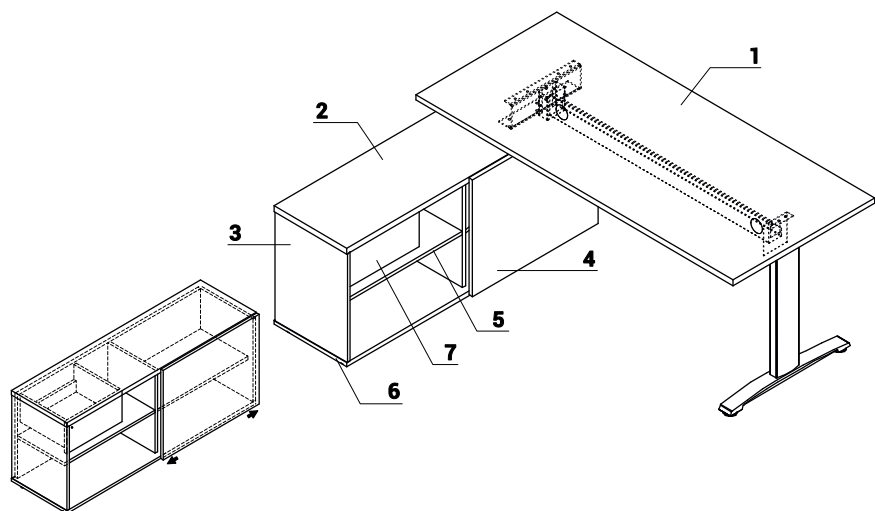

TECHNICAL SPECIFICATION

WORKTOP - CONFIGURATIONS

FRAME

1. **Frame** - no height adjustment - fixed height 740mm
2. **Frame with manual height adjustment** - 620-820mm, every 20mm
3. **Column** - vertical cable management, powder painted steel
4. **Foot** - powder painted or polished aluminum

- 1. **Worktop** - MFC 28mm, PVC edge
- 2. **Top** - MFC 28mm, PVC edge
- 3. **Side panels** - MFC 18mm, PVC edge
- 4. **Sliding front** - MFC 18mm, PVC edge
- 5. **Shelf** - MFC 18mm, PVC edge
- 6. **Base** - MFC 18mm, PVC edge
- 7. **Drawer** - MFC 18mm, PVC edge, lock - possible to change location

W1 - 1600mm | W2 - 1702mm | W3 - 432mm

W1 - 1600mm | W2 - 600mm | W3 - 800mm | W4 - 1200mm | W5 - 1000mm

PRODUCT ILLUSTRATION	DIMENSIONS [mm]			INDEX SYMBOL						COMMENTS
	WIDTH	DEPTH	HEIGHT			kg	m3	pcs		