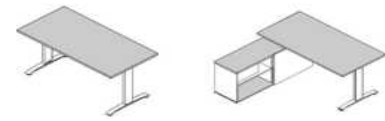

TECHNICAL SPECIFICATION

COLOURS

WORKTOP, TOP, BOTTOM

FRONT

BODY - FIRST GROUP

BODY - SECOND GROUP

GROMMET - BLACK

GROMMET - WHITE

FRAME - (FOOT EXTRA CHARGE 22,50€ PER FOOT (1PIECE) PER DESK 45€)

25 POLISHED  
ALUMINUM

WORKTOP

1. **Worktop** - MFC 28mm, PVC edge
2. **Option with additional charge** - 2 x grimmet PVC - ø 80mm
3. **Option with additional charge** - Mediabox M04H - 2xRJ45 (class E, cat. 6) +1xUSB + 1xHDMI + 4x230V, colour: M009 - aluminum semi-matte
4. **Option with additional charge** - Mediabox M04 - 2xRJ45 (class E, cat. 6) +1xUSB + 4x230V, colour: M009 - aluminum semi-matte
5. **Option with additional charge** - Top access M05 - colour: M009 - aluminum semi-matte